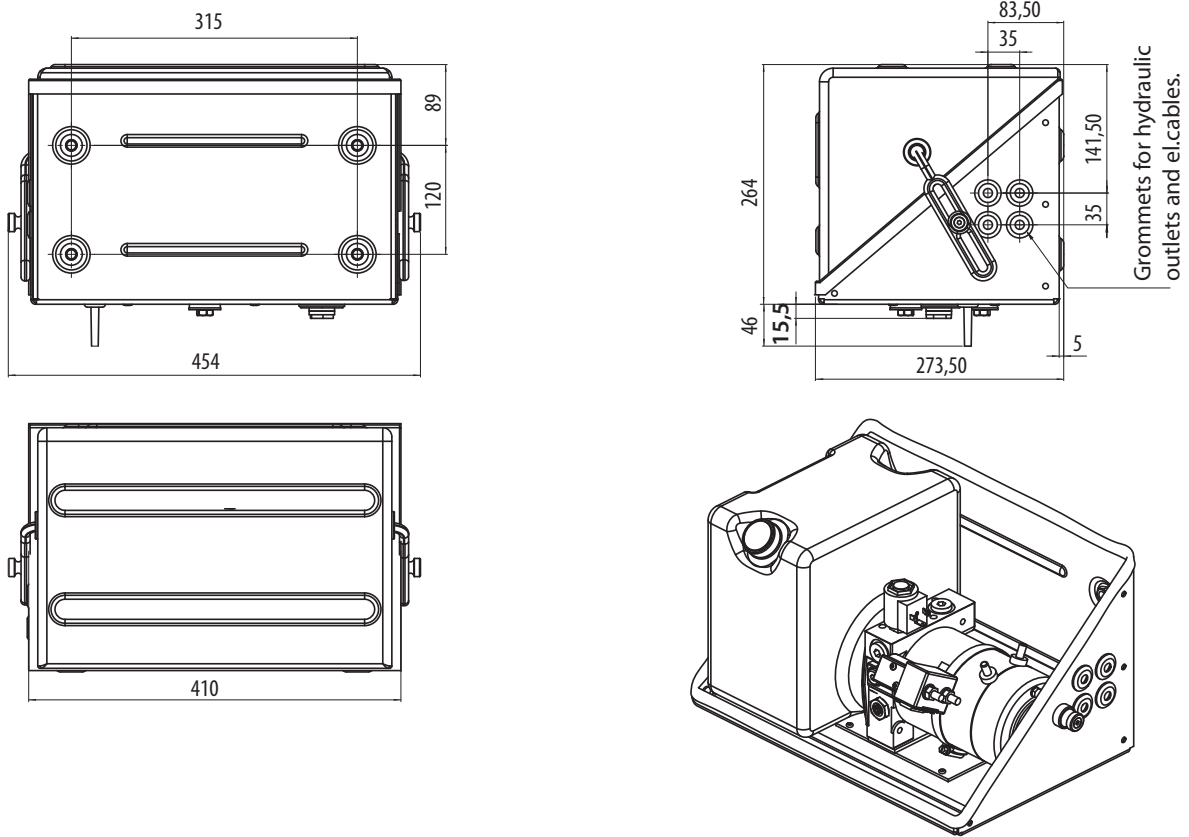

He-Box Power Pack with box 1 or 2 kW Performance