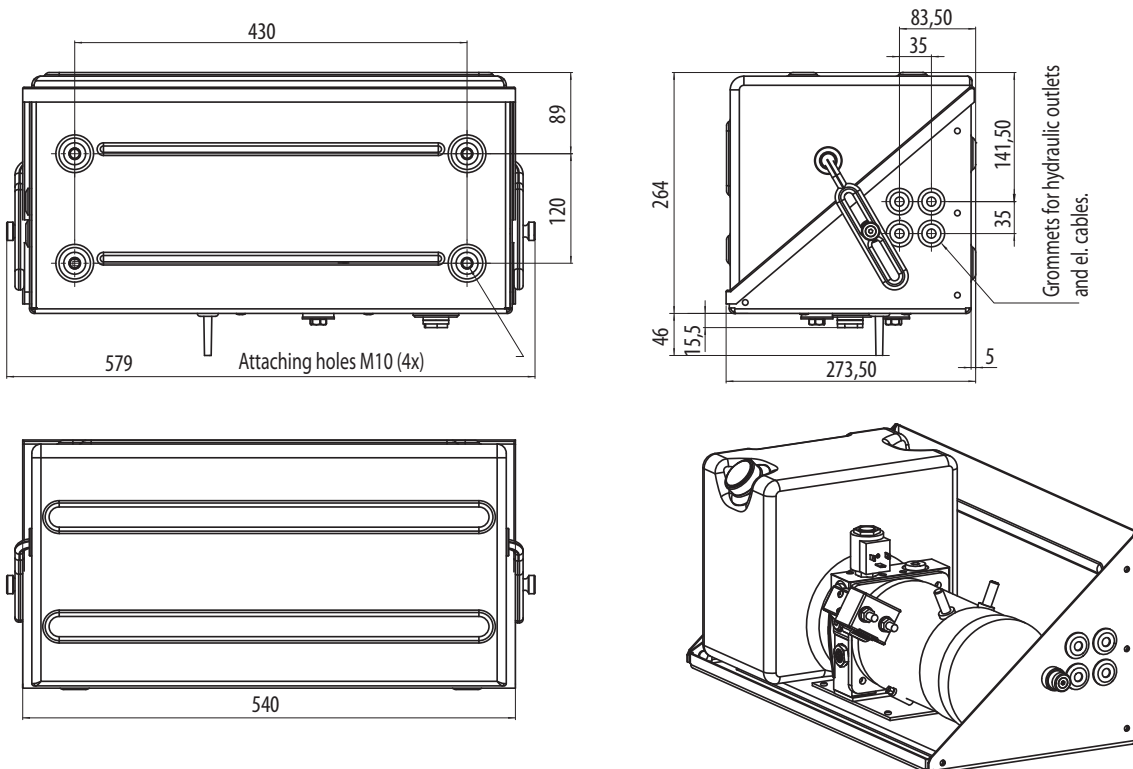

He-Box Power Pack with box 1, 2 or 3 kW Performance